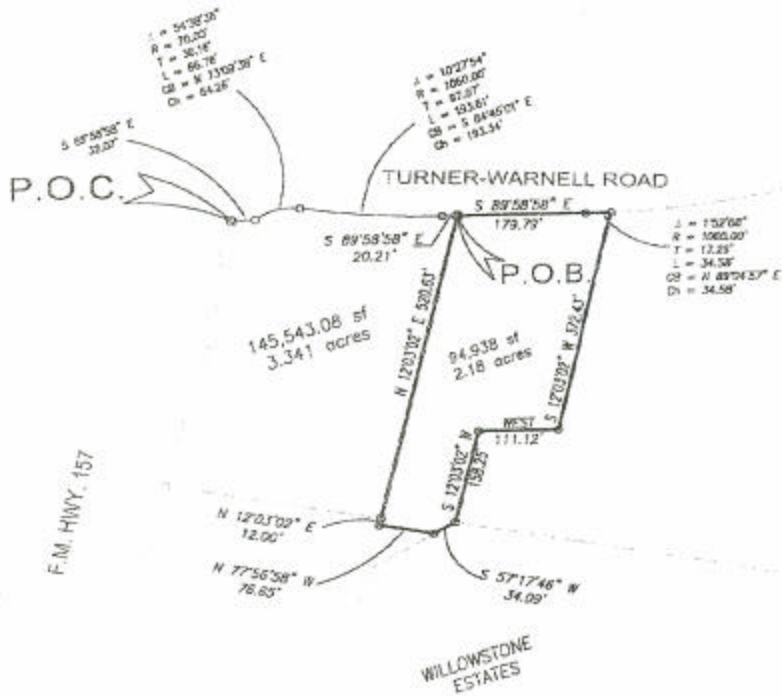

SIZE: An approximate 2.18-acre portion of land with a frontage of 180' on Turner Warnell and a depth of 520'.

LOCATION: The property is located just east of Cooper Street on the south side of Turner Warenell Road in Mansfield, Texas, only twenty minutes from downtown Dallas and Fort Worth. It is located across the street from a 7 Eleven convenience store and directly next to CVS Pharmacy and existing new retail. It is an excellent location for a bank, retailer, restaurant, or service business use such as general office.

ACCESS: Currently accessible by South Cooper Street (Highway 157) and from Turner Warnell.

ZONING "CS" Allows for most Retail uses in the City of Arlington.

PRICE: Negotiable. Call to discuss.

ADDITIONAL

EXHIBIT "B"