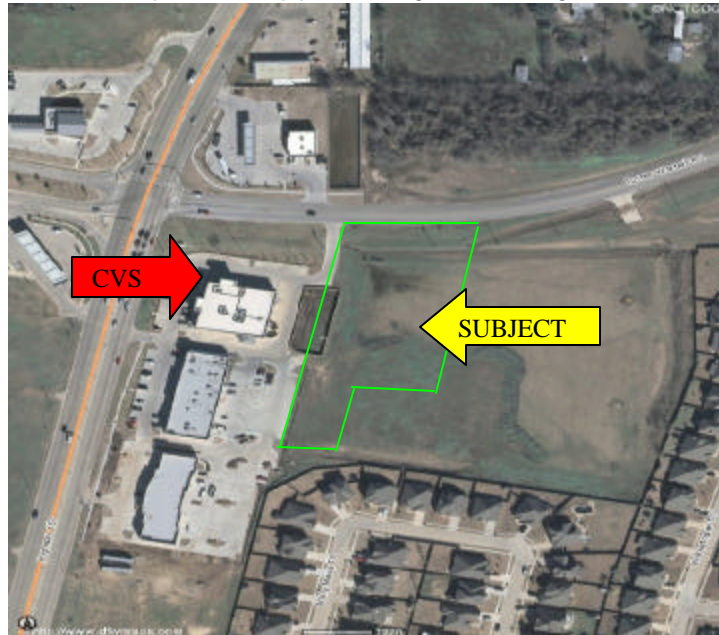

PEYCO SOUTHWEST REALTY, INC.

1703 North Peyco Drive à Arlington, Texas 76001-6798 à Metro (817) 467-6803 à Fax (817) 465-7464

COMMERCIAL -- LAND FOR SALE 1100 W. Turner Warnell Road

Excellent Development Opportunity for many commercial uses

SIZE: An approximate 2.18-acre portion of land with a frontage of 180' on Turner Warnell and a depth of 520'.

LOCATION: The property is located just east of Cooper Street on the south side of Turner Warenell Road in Mansfield, Texas, only twenty minutes from downtown Dallas and Fort Worth. It is located across the street from a 7 Eleven convenience store and directly next to CVS Pharmacy and existing new retail. It is an excellent location for a bank, retailer, restaurant, or service business use such as general office.

ACCESS: Currently accessible by South Cooper Street (Highway 157) and from Turner Warnell.

ZONING "CS" Allows for most Retail uses in the City of Arlington.

PRICE: Negotiable. Call to discuss.

ADDITIONAL